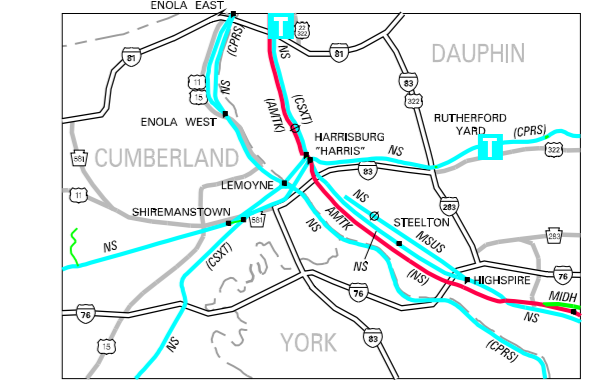

PENNSYLVANIA RAILROAD MAP

JANUARY 2012

RAILROADS OPERATING IN PENNSYLVANIA

PARENT ORGANIZATION / RAILROAD FAMILY

NON-OPERATOR-OWNERS OF ACTIVE RAIL LINES

- [ALP] Almonro, LP
- [APR] AP Green Industries Inc.
- [APP] Allegheny Portage Railroad
- [BC] Berks County Railroad Preservation and Restoration Company
- [BERKS] Berks County Authority
- [BLRV] Belvidere & Lehigh River Railway Co.
- [CC] Coal Contractors Inc.
- [CCCL] Custom Coals Lateral
- [CCR] Cyprus - Cumberland Resources
- [CCRC] Carbon County Railroad Commission
- [CD] Can Do Inc.
- [CIDC] Clinton County Ind. Development Corp.
- [CFC] Consolidation Coal Company
- [IEA] Emerald Anthracite
- [ESR] Eastern States Railroad, LLC
- [FCA] Franklin County General Authority
- [FPLT] Fay-Penn Land Trust
- [GROW] Growth Resources of Wallaboro Foundation
- [JSSC] Jersey Shore Steel Company
- [KTA] Kutztown Transportation Authority
- [LUCRA] Luzerne County Redevelopment Authority
- [IMC] Morrison Cove Railroad Inc.
- [MCDI] Mifflin County Industrial Development Corporation
- [OHC] Oil Creek Railway Historical Society
- [PBL] Philadelphia Belt Line Railroad Company
- [PBC] PBC Coals Inc.
- [PDI] Philadelphia Industrial Development Corp.
- [PNERRA] Pennsylvania Northeast Regional RR Authority
- [PPL] PPL Susquehanna LLC
- [SEDA] SEDA-COG Joint Rail Authority
- [SFS] Shuffler's Feed Service Inc.
- [UCDC] Union County Industrial Development Corporation
- [WDR] Western Deer & Reading Railroad Company
- [WESI] West Erie Shortline Inc.
- [WI] Whiskey Industries
- [WIMD] Westmoreland County Industrial Development Corporation
- [WSRC] West Shore Railroad Corporation
- [YCA] York County Rail/Trail Authority