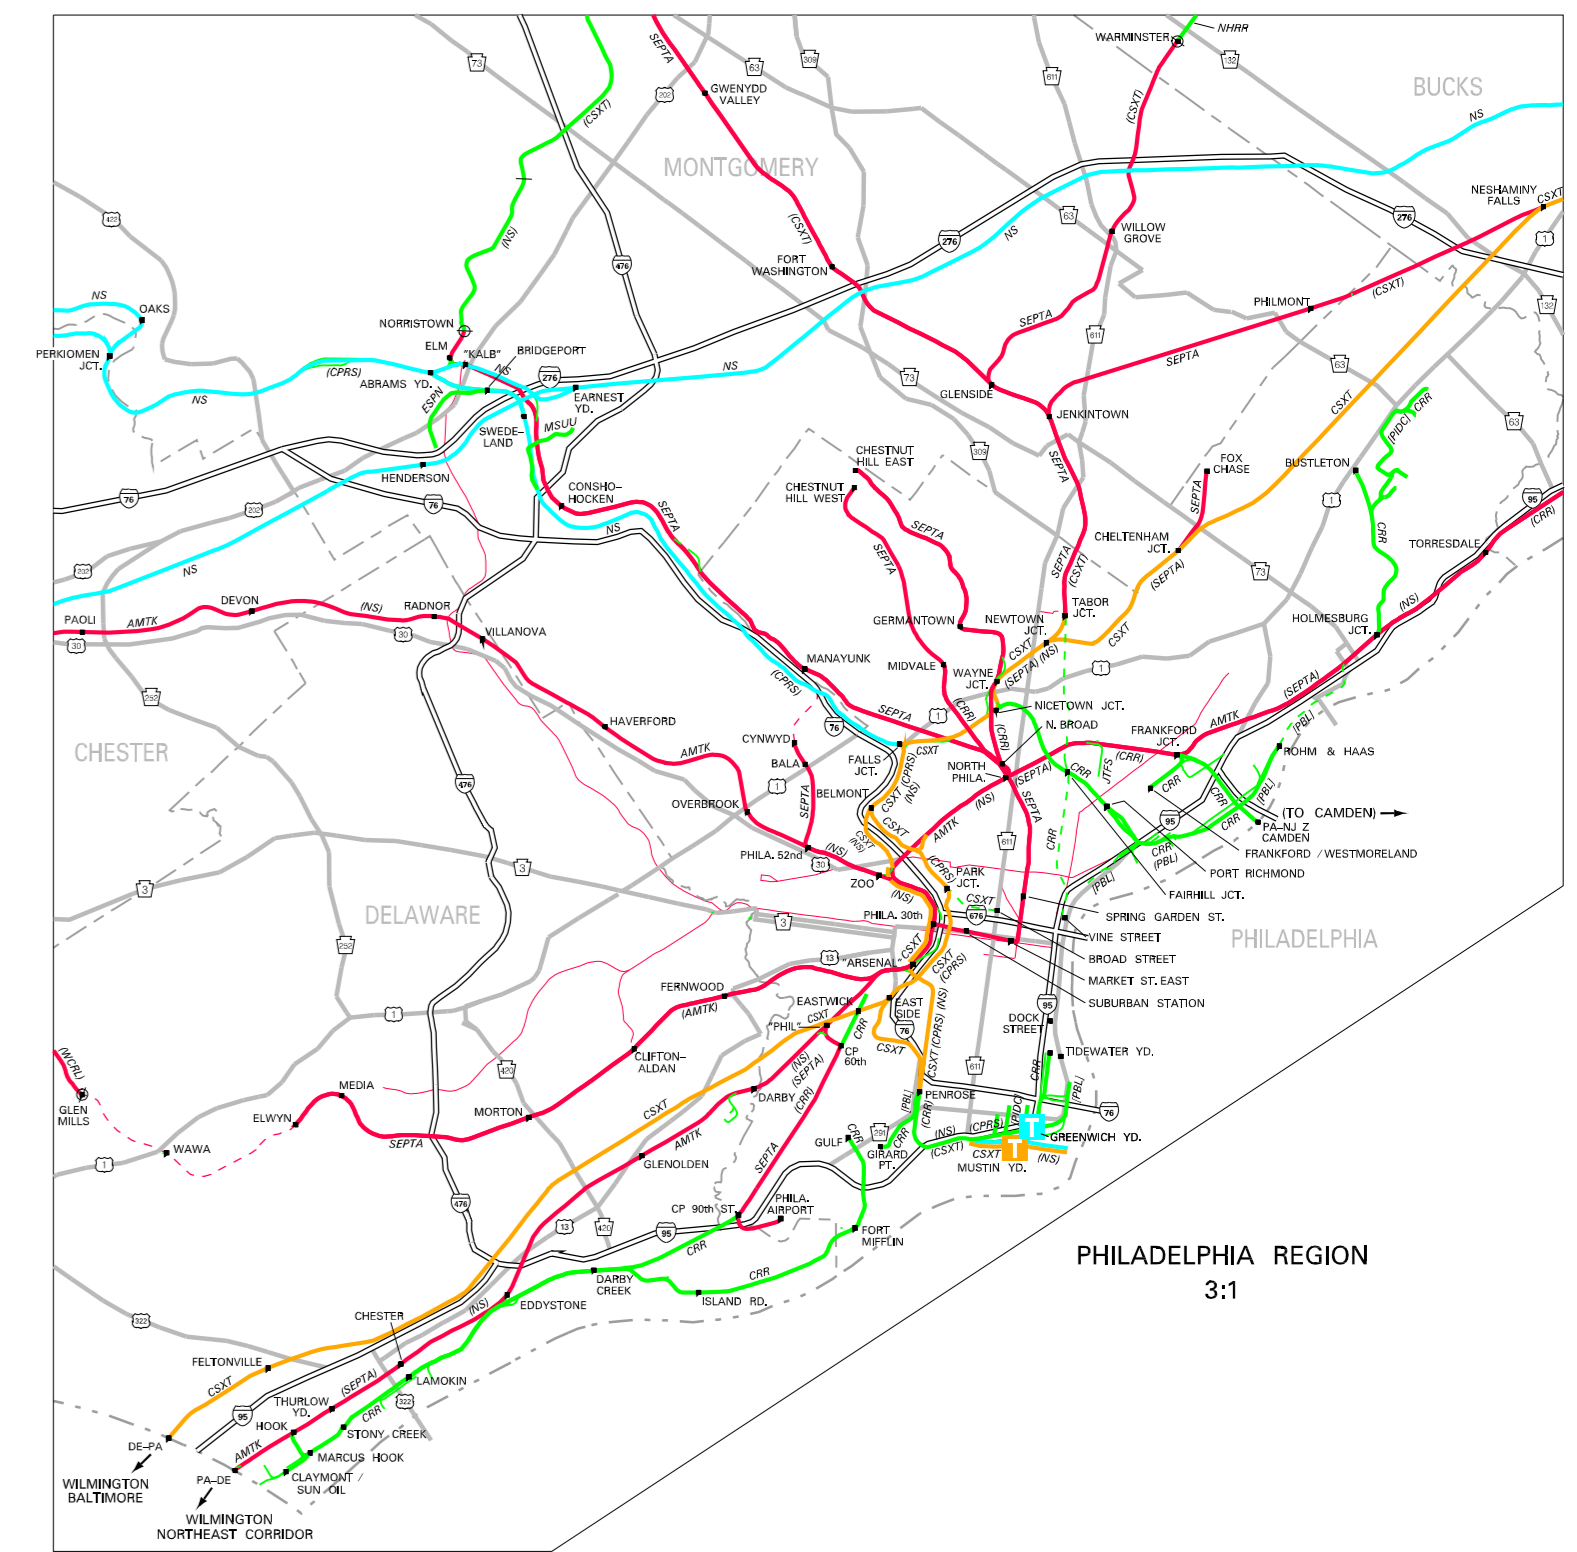

PENNSYLVANIA RAILROAD MAP

JANUARY 2012

RAILROADS OPERATING IN PENNSYLVANIA

PARENT ORGANIZATION / RAILROAD FAMILY

NON-OPERATOR-OWNERS OF ACTIVE RAIL LINES

- [ALP] Almonro, LP
- [APR] AP Green Industries Inc.
- [APP] Allegheny Portage Railroad
- [BC] Berks County Railroad Preservation and Restoration Company
- [BERKS] Berks County Authority
- [BLRV] Belvidere & Lehigh River Railway Co.
- [CC] Coal Contractors Inc.
- [CCCL] Custom Coals Lateral
- [CCR] Cyprus - Cumberland Resources
- [CCRC] Carbon County Railroad Commission
- [CD] Can Do Inc.
- [CIDC] Clinton County Ind. Development Corp.
- [CFC] Consolidation Coal Company
- [IEA] Emerald Anthracite
- [ESR] Eastern States Railroad, LLC
- [FCA] Franklin County General Authority
- [FPLT] Fay-Penn Land Trust
- [GROW] Growth Resources of Wallaboro Foundation
- [JSSC] Jersey Shore Steel Company
- [KTA] Kutztown Transportation Authority
- [LUCRA] Luzerne County Redevelopment Authority
- [IMC] Morrison Cove Railroad Inc.
- [MCDI] Mifflin County Industrial Development Corporation
- [OHC] Oil Creek Railway Historical Society
- [PBL] Philadelphia Belt Line Railroad Company
- [PBC] PBC Coals Inc.
- [PDI] Philadelphia Industrial Development Corp.
- [PNERRA] Pennsylvania Northeast Regional RR Authority
- [PPL] PPL Susquehanna LLC
- [SEDA] SEDA-COG Joint Rail Authority
- [SFS] Shuffler's Feed Service Inc.
- [UCDC] Union County Industrial Development Corporation
- [WDR] Western Deer & Reading Railroad Company
- [WESI] West Erie Shortline Inc.
- [WI] Whiskey Industries
- [WIMD] Westmoreland County Industrial Development Corporation
- [WSRC] West Shore Railroad Corporation
- [YCA] York County Rail/Trail Authority

PENNSYLVANIA RAILROAD MAP
PREPARED BY THE
PENNSYLVANIA DEPARTMENT OF TRANSPORTATION
BUREAU OF RAIL FREIGHT, PORTS, & WATERWAYS
BUREAU OF PLANNING AND RESEARCH
IN COOPERATION WITH THE
U.S. DEPARTMENT OF TRANSPORTATION
FEDERAL HIGHWAY ADMINISTRATION
FEDERAL RAILROAD ADMINISTRATION
JANUARY 2011
0 10 20
MAP SCALE IN MILES