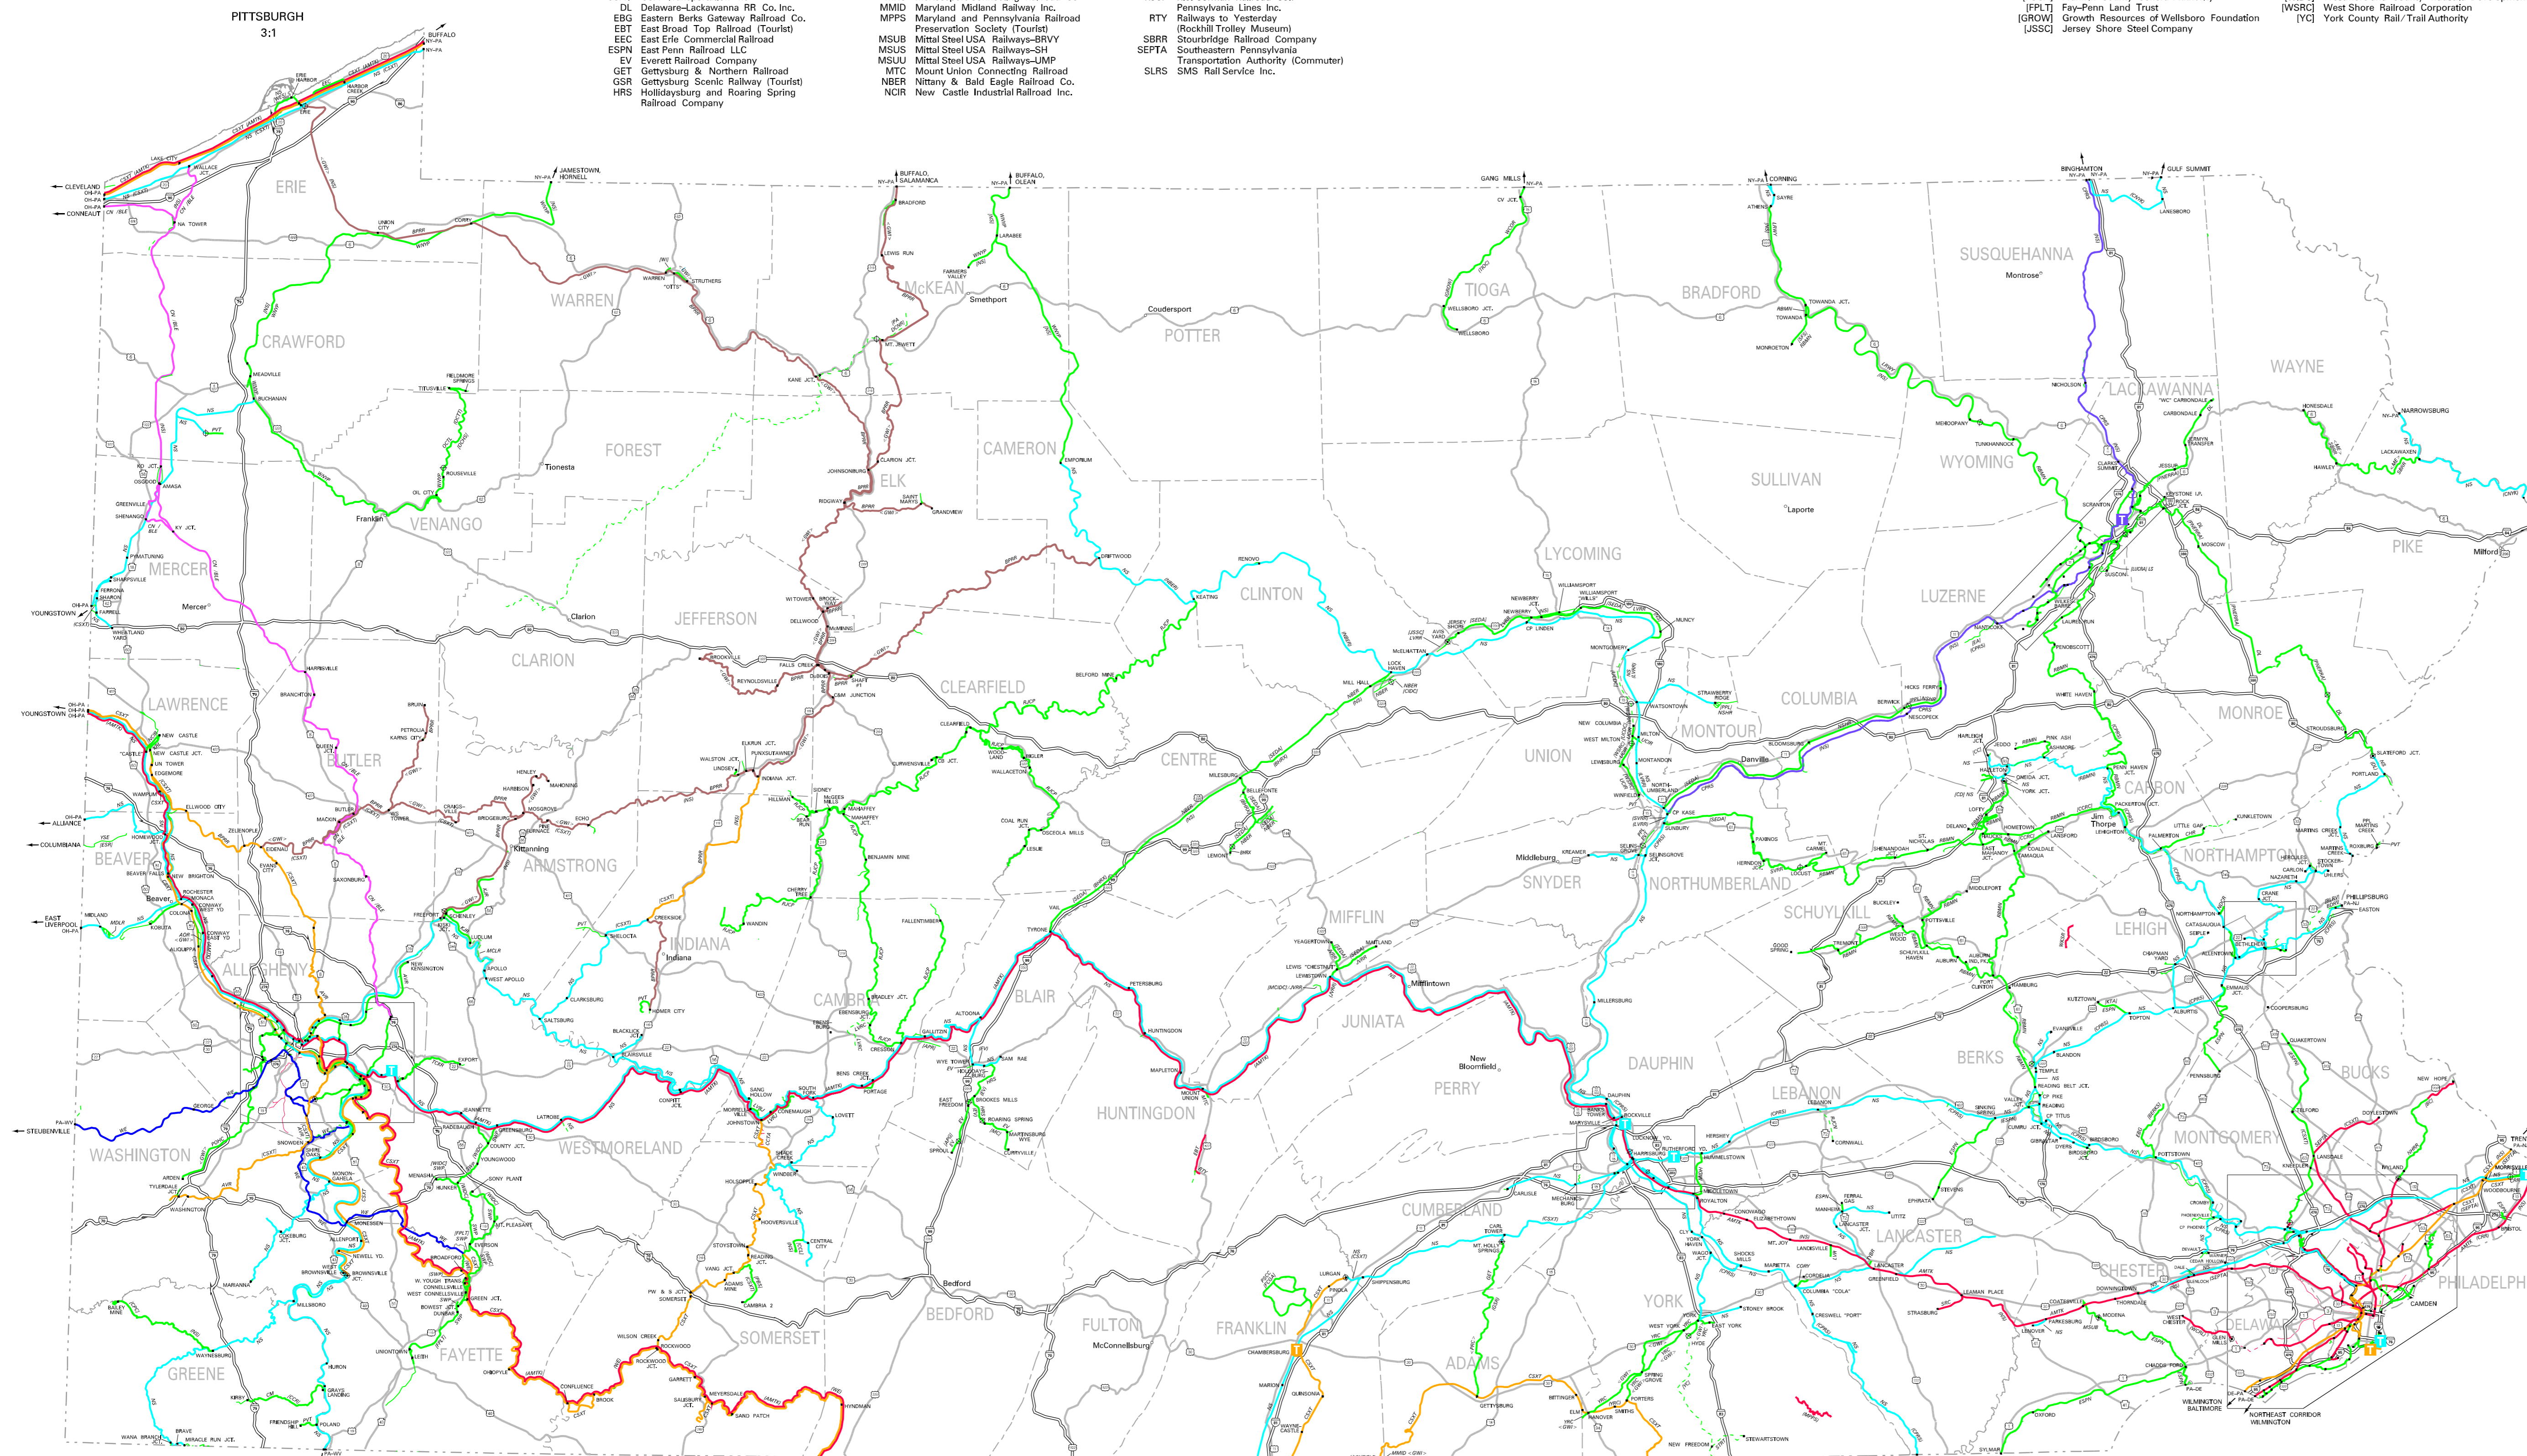

PENNSYLVANIA RAILROAD MAP

JANUARY 2012

RAILROADS OPERATING IN PENNSYLVANIA

PARENT ORGANIZATION / RAILROAD FAMILY

NON-OPERATOR-OWNERS OF ACTIVE RAIL LINES

- [ALP] Almonro, LP
- [APR] AP Green Industries Inc.
- [APP] Allegheny Portage Railroad
- [BC] Berks County Railroad Preservation and Restoration Company
- [BERKS] Berks County Authority
- [BLRV] Belvidere & Lehigh River Railway Co.
- [CC] Coal Contractors Inc.
- [CCCL] Custom Coals Lateral
- [CCR] Cyprus - Cumberland Resources
- [CCRC] Carbon County Railroad Commission
- [CD] Can Do Inc.
- [CIDC] Clinton County Ind. Development Corp.
- [CFC] Consolidation Coal Company
- [IEA] Emerald Anthracite
- [ESR] Eastern States Railroad, LLC
- [FCA] Franklin County General Authority
- [FPLT] Fay-Penn Land Trust
- [GROW] Growth Resources of Wallaboro Foundation
- [JSSC] Jersey Shore Steel Company
- [KTA] Kutztown Transportation Authority
- [LUCRA] Luzerne County Redevelopment Authority
- [IMC] Morrison Cove Railroad Inc.
- [MCDI] Mifflin County Industrial Development Corporation
- [OHC] Oil Creek Railway Historical Society
- [PBL] Philadelphia Belt Line Railroad Company
- [PBC] PBC Coals Inc.
- [PDI] Philadelphia Industrial Development Corp.
- [PNERRA] Pennsylvania Northeast Regional RR Authority
- [PPL] PPL Susquehanna LLC
- [SEDA] SEDA-COG Joint Rail Authority
- [SFS] Shuffler's Feed Service Inc.
- [UCDC] Union County Industrial Development Corporation
- [WDR] Western Deer & Reading Railroad Company
- [WESI] West Erie Shortline Inc.
- [WI] Whiskey Industries
- [WIMD] Westmoreland County Industrial Development Corporation
- [WSRC] West Shore Railroad Corporation
- [YCA] York County Rail/Trail Authority

PENNSYLVANIA RAILROAD MAP
PREPARED BY THE
PENNSYLVANIA DEPARTMENT OF TRANSPORTATION
BUREAU OF RAIL FREIGHT, PORTS, & WATERWAYS
BUREAU OF PLANNING AND RESEARCH
IN COOPERATION WITH THE
U.S. DEPARTMENT OF TRANSPORTATION
FEDERAL HIGHWAY ADMINISTRATION
FEDERAL RAILROAD ADMINISTRATION
JANUARY 2011
0 10 20
MAP SCALE IN MILES