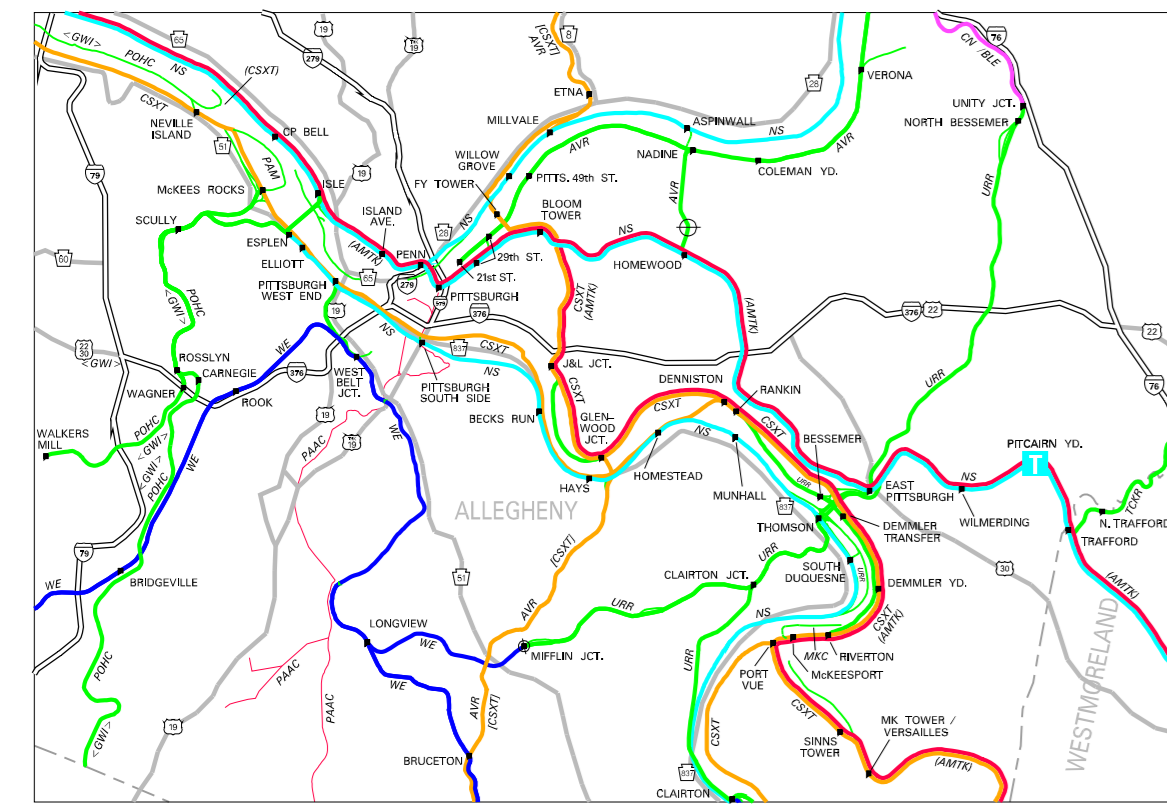

PENNSYLVANIA RAILROAD MAP

JANUARY 2012

RAILROADS OPERATING IN PENNSYLVANIA

PARENT ORGANIZATION / RAILROAD FAMILY

NON-OPERATOR-OWNERS OF ACTIVE RAIL LINES

- [ALP] Almonro, LP
- [APR] AP Green Industries Inc.
- [APP] Allegheny Portage Railroad
- [BC] Berks County Railroad Preservation and Restoration Company
- [BERKS] Berks County Authority
- [BLRV] Belvidere & Lehigh River Railway Co.
- [CC] Coal Contractors Inc.
- [CCCL] Custom Coals Lateral
- [CCR] Cyprus - Cumberland Resources
- [CCRC] Carbon County Railroad Commission
- [CD] Can Do Inc.
- [CIDC] Clinton County Ind. Development Corp.
- [CFC] Consolidation Coal Company
- [IEA] Emerald Anthracite
- [ESR] Eastern States Railroad, LLC
- [FCA] Franklin County General Authority
- [FPLT] Fay-Penn Land Trust
- [GROW] Growth Resources of Wallaboro Foundation
- [JSSC] Jersey Shore Steel Company
- [KTA] Kutztown Transportation Authority
- [LUCRA] Luzerne County Redevelopment Authority
- [IMC] Morrison Cove Railroad Inc.
- [MCDI] Mifflin County Industrial Development Corporation
- [OHC] Oil Creek Railway Historical Society
- [PBL] Philadelphia Belt Line Railroad Company
- [PBC] PBC Coals Inc.
- [PDI] Philadelphia Industrial Development Corp.
- [PNERRA] Pennsylvania Northeast Regional RR Authority
- [PPL] PPL Susquehanna LLC
- [SEDA] SEDA-COG Joint Rail Authority
- [SFS] Shuffler's Feed Service Inc.
- [UCDC] Union County Industrial Development Corporation
- [WDR] Western Deer & Reading Railroad Company
- [WESI] West Erie Shortline Inc.
- [WI] Whiskey Industries
- [WIMD] Westmoreland County Industrial Development Corporation
- [WSRC] West Shore Railroad Corporation
- [YCA] York County Rail/Trail Authority

PENNSYLVANIA RAILROAD MAP
PREPARED BY THE
PENNSYLVANIA DEPARTMENT OF TRANSPORTATION
BUREAU OF RAIL FREIGHT, PORTS, & WATERWAYS
BUREAU OF PLANNING AND RESEARCH
IN COOPERATION WITH THE
U.S. DEPARTMENT OF TRANSPORTATION
FEDERAL HIGHWAY ADMINISTRATION
FEDERAL RAILROAD ADMINISTRATION
JANUARY 2011
0 10 20
MAP SCALE IN MILES