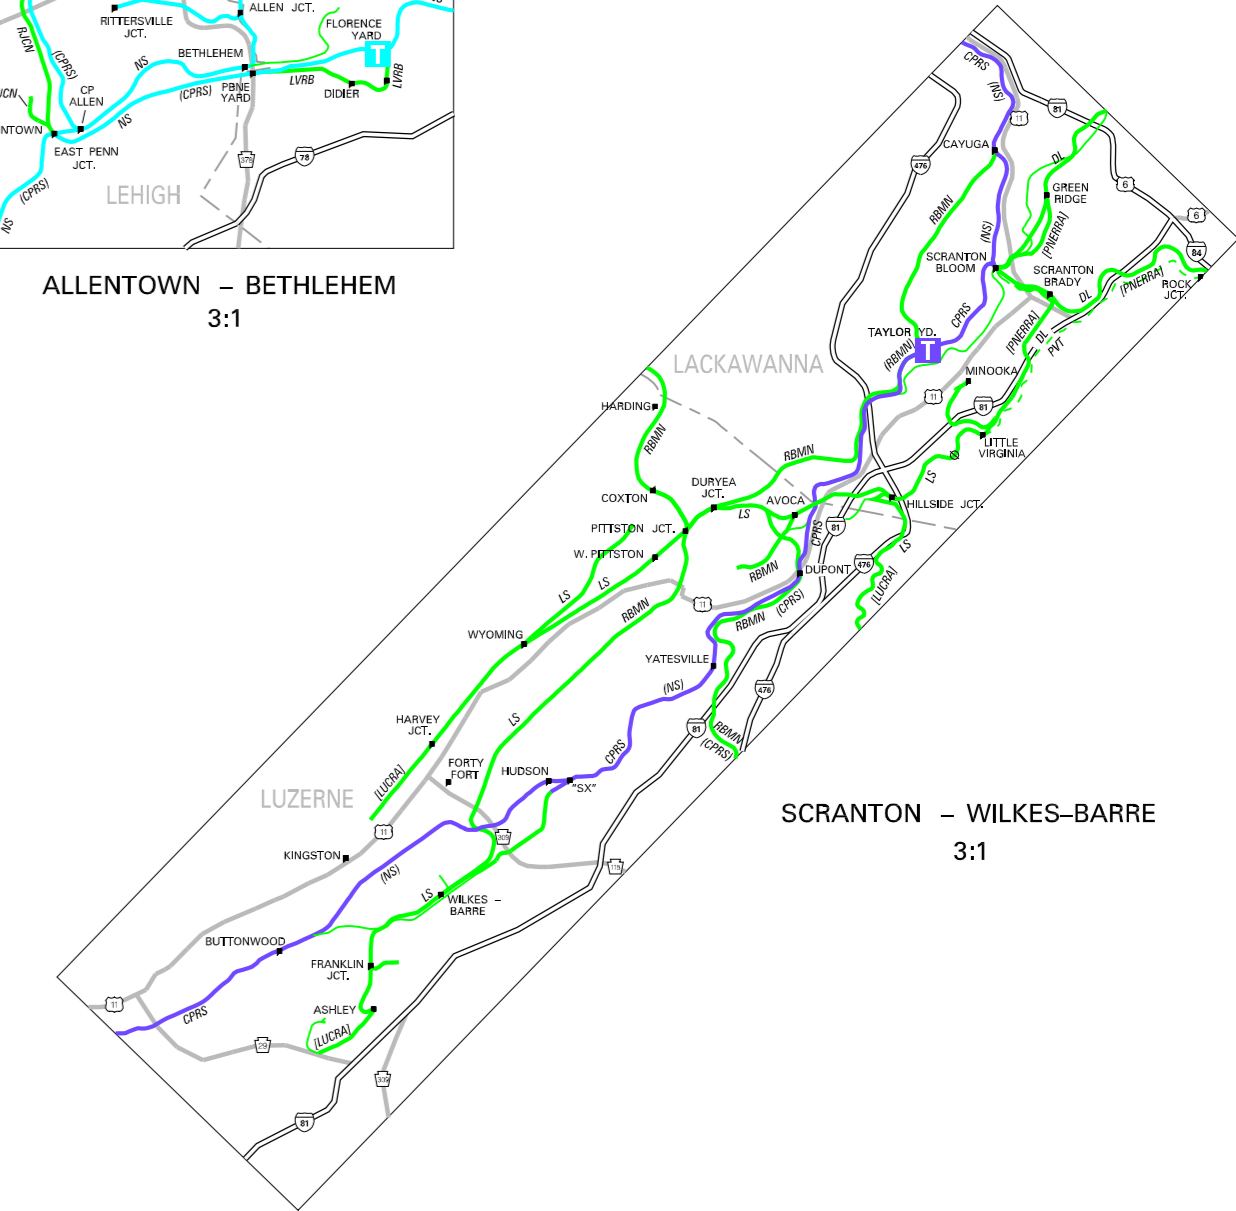

PENNSYLVANIA RAILROAD MAP

JANUARY 2012

RAILROADS OPERATING IN PENNSYLVANIA

PARENT ORGANIZATION / RAILROAD FAMILY

NON-OPERATOR-OWNERS OF ACTIVE RAIL LINES

- [ALP] Almonro, LP
- [APR] AP Green Industries Inc.
- [APP] Allegheny Portage Railroad
- [BC] Berks County Railroad Preservation and Restoration Company
- [BERKS] Berks County Authority
- [BLRV] Belvidere & Lehigh River Railway Co.
- [CC] Coal Contractors Inc.
- [CCCL] Custom Coals Lateral
- [CCR] Cyprus - Cumberland Resources
- [CCRC] Carbon County Railroad Commission
- [CD] Can Do Inc.
- [CIDC] Clinton County Ind. Development Corp.
- [CFC] Consolidation Coal Company
- [IEA] Emerald Anthracite
- [ESR] Eastern States Railroad, LLC
- [FCA] Franklin County General Authority
- [FPLT] Fay-Penn Land Trust
- [GROW] Growth Resources of Wallaboro Foundation
- [JSSC] Jersey Shore Steel Company
- [KTA] Kutztown Transportation Authority
- [LUCRA] Luzerne County Redevelopment Authority
- [IMC] Morrison Cove Railroad Inc.
- [MCDI] Mifflin County Industrial Development Corporation
- [OHC] Oil Creek Railway Historical Society
- [PBL] Philadelphia Belt Line Railroad Company
- [PBC] PBC Coals Inc.
- [PDI] Philadelphia Industrial Development Corp.
- [PNERRA] Pennsylvania Northeast Regional RR Authority
- [PPL] PPL Susquehanna LLC
- [SEDA] SEDA-COG Joint Rail Authority
- [SFS] Shuffler's Feed Service Inc.
- [UCDC] Union County Industrial Development Corporation
- [WDR] Western Deer & Reading Railroad Company
- [WESI] West Erie Shortline Inc.
- [WI] Whiskey Industries
- [WIMD] Westmoreland County Industrial Development Corporation
- [WSRC] West Shore Railroad Corporation
- [YCA] York County Rail/Trail Authority

PENNSYLVANIA RAILROAD MAP
PREPARED BY THE
PENNSYLVANIA DEPARTMENT OF TRANSPORTATION
BUREAU OF RAIL FREIGHT, PORTS, & WATERWAYS
BUREAU OF PLANNING AND RESEARCH
IN COOPERATION WITH THE
U.S. DEPARTMENT OF TRANSPORTATION
FEDERAL HIGHWAY ADMINISTRATION
FEDERAL RAILROAD ADMINISTRATION
JANUARY 2011
0 10 20
MAP SCALE IN MILES